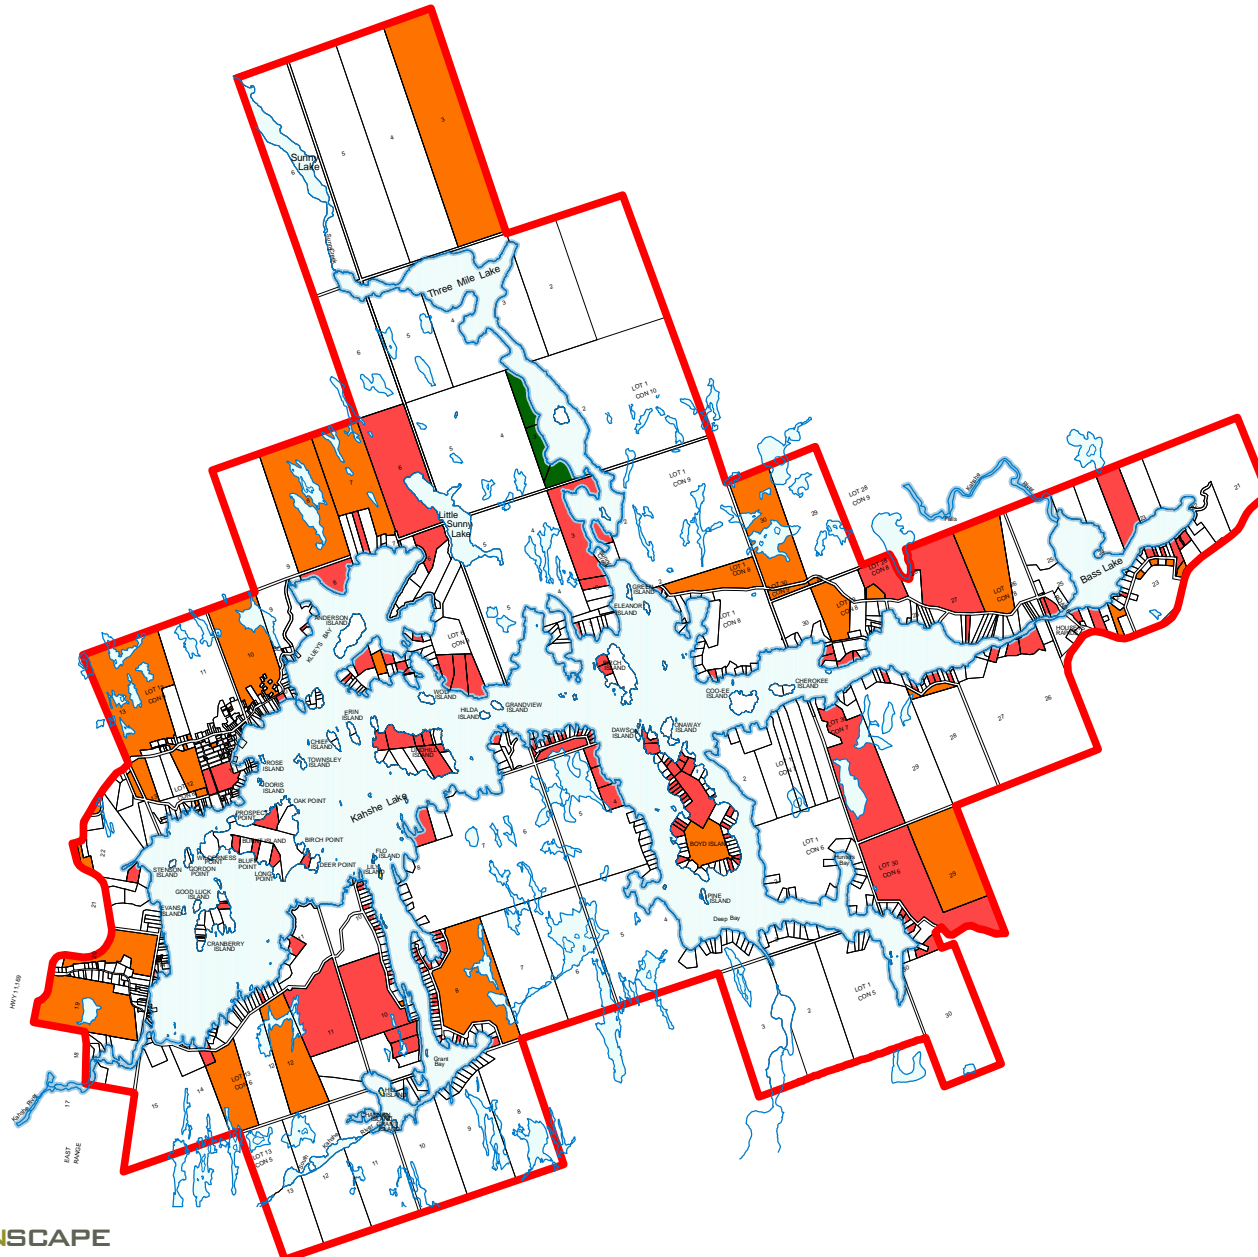

MAP 3 KAHSHE LAKE PLAN 2001

**- VACANT LOTS -
- PROPERTY CODES 100 - 111, 241 -**

Dwg: (JL) 02-May-31 Rev: 03-Mar-13
File#63900

Property Code	Legend
	100 - Vacant residential land not on secondary Structures
	110 - Vacant residential/recreational land on water
	111 - Island under single ownership
	241 - Managed forest property, vacant land not on water
	Lot Fabric
	Study Area Boundary

SCALE: 1 : 60 000