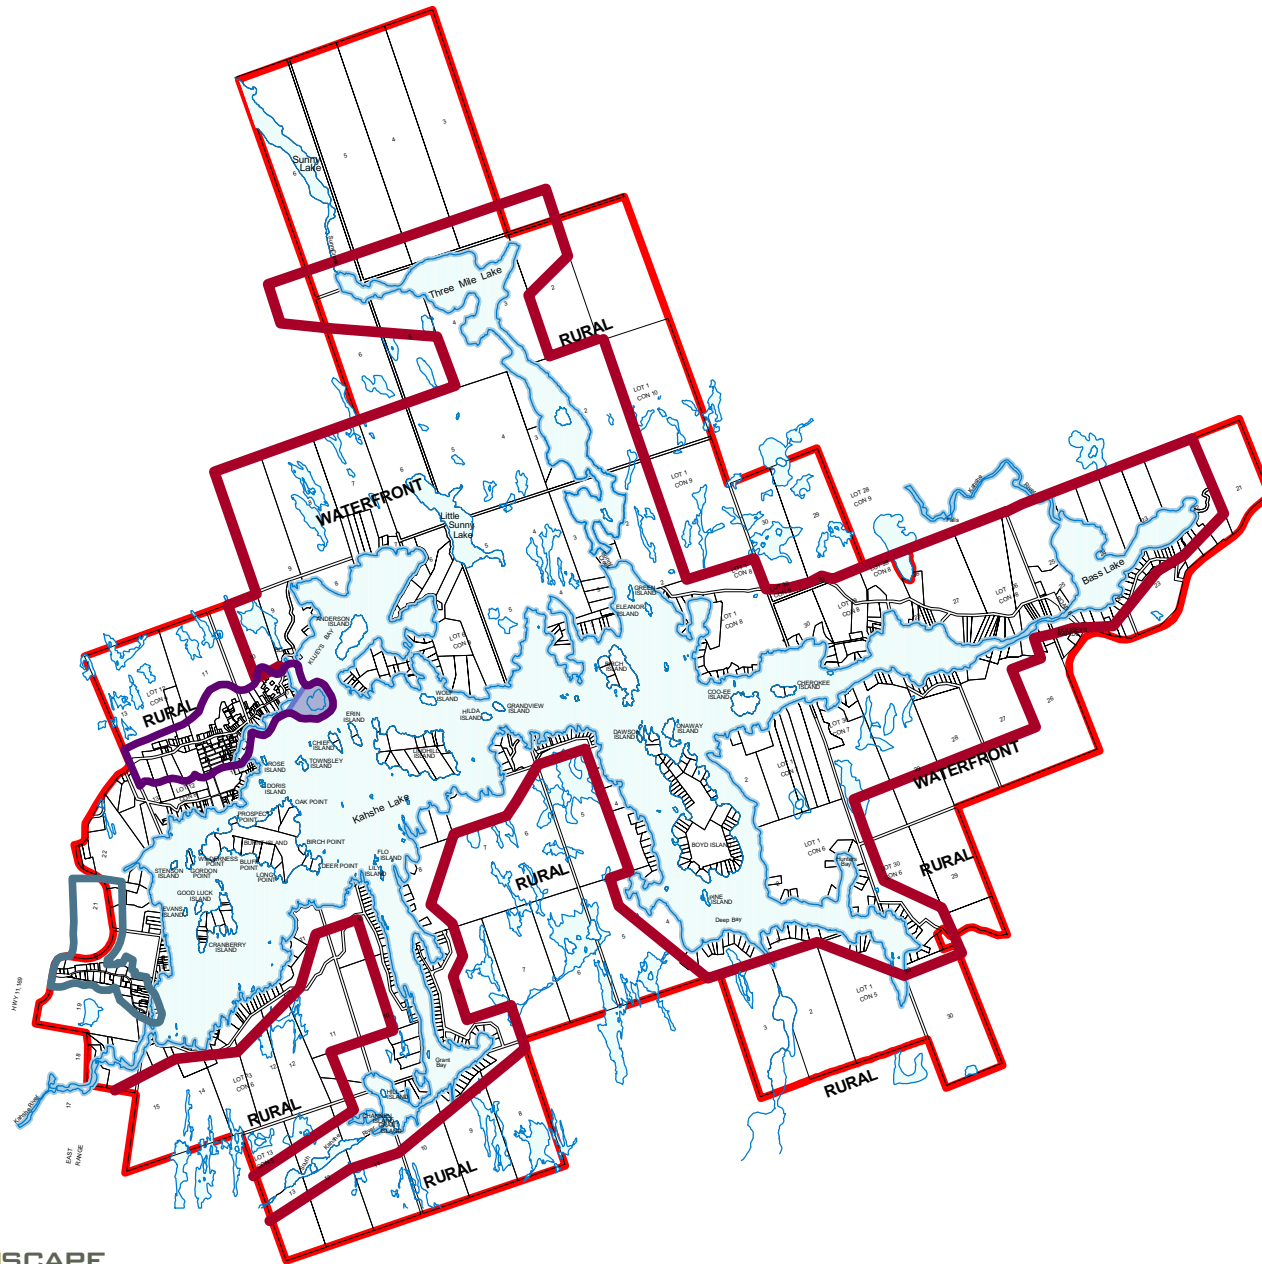

**MAP 15  
KAHSHE LAKE PLAN 2001**

**- EXISTING -  
- OFFICIAL PLAN DESIGNATIONS -**

Dwg: (JL) 02-May-31 Rev: 03-Mar-13  
File#63900

**Legend**

-  Waterfront
-  Klueys Bay
-  Kilworthy
-  Lot Fabric
-  Study Area Boundary

SCALE: 1 : 60 000