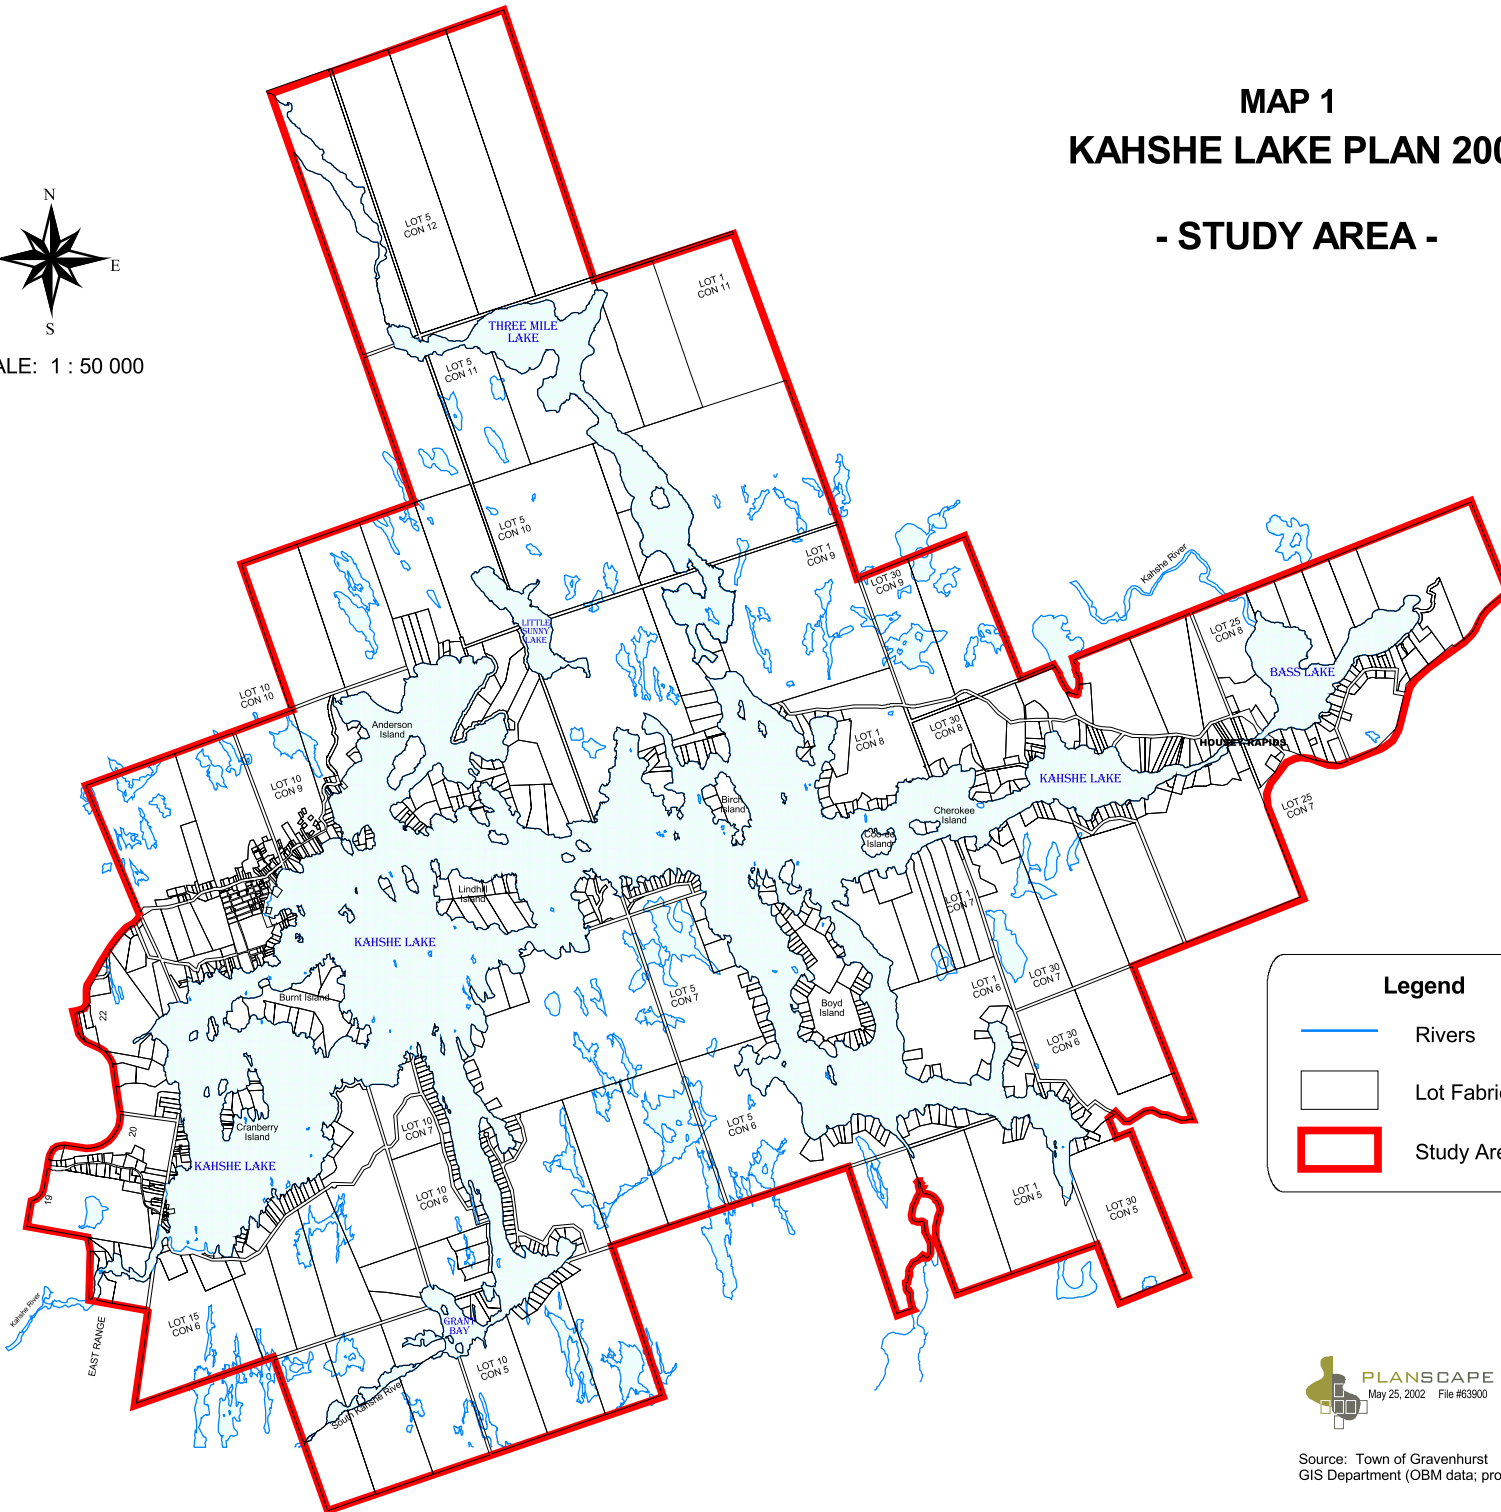

MAP 1 KAHSHE LAKE PLAN 2001

- STUDY AREA -

SCALE: 1 : 50 000

Legend

-  Rivers
-  Lot Fabric
-  Study Area Boundary